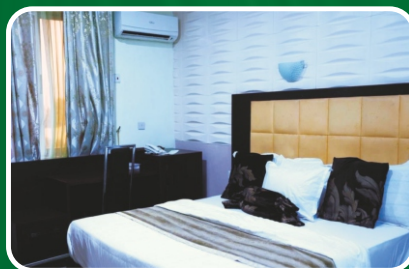

ASSOCIATION OF PSYCHIATRISTS IN NIGERIA (APN)

55th Annual General & Scientific Meeting

Tagged: **Kwara '24**

HOTEL ACCOMMODATION

E-Phoenix Hotels and Tourism (Annex 1)

📍 Umar Audi Road, Opp. Unilorin Senior Staff Quarter, Tanke, Ilorin

Dist. to Conf. Venue	Rates	Available Services
• 14.1km from Airport	• Luxury - N25,000	• Wifi
	• Superior Luxury - N30,000	• Complimentary Breakfast
• 2.3km from NOC Hotel	• Director's Suite - N45,000	• Relaxation Balcony
	• Chairman's Suite - N50,000	

For enquiries, call:

07032589606, 08038581448