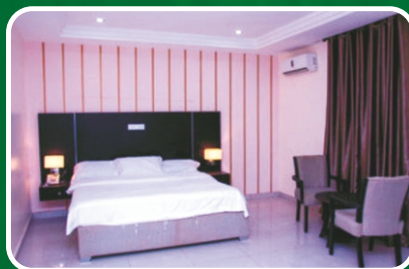

### HOTEL ACCOMMODATION

## Sinclair Hotel

📍 6, Station Road, GRA, Ilorin

Dist. to Conf. Venue	Rates	Available Services
• 13.8km from Airport	• Single - N20,000	• Wifi
	• Standard - N30,000	• Complimentary Breakfast
• 2.2km from NOC Hotel	• Queen - N35,000	• Swimming Pool
	• Deluxe - N40,000	• Gym etc
	• Double Deluxe - N45,000	
	• Villa Suite - N60,000	