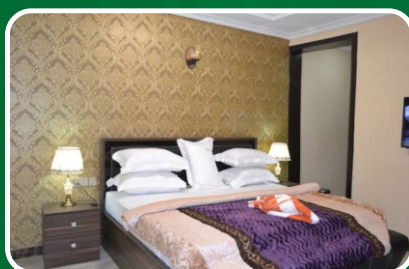

### HOTEL ACCOMMODATION

## DePeace Hotel and Suites (AGSM Venue)

📍 University Road, After Rhema Chapel, Tanke, Ilorin

Dist. to Conf. Venue	Rates	Available Services
• 15km from Airport	• Deluxe - N23,000	• Wifi
	• Royal Deluxe - N28,000	• Complimentary Breakfast
	• Double Queen - N35,000	• Swimming Pool
	• Premium Suites - N60,000	• Gym etc