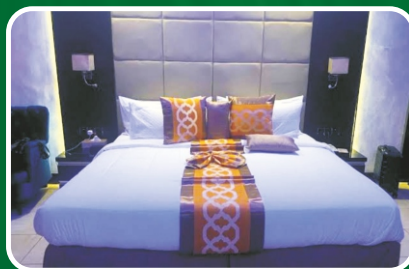

### HOTEL ACCOMMODATION

## Princess Luxury Hotel

📍 Plot 21, Pipeline Road, Tanke, Ilorin

Dist. to Conf. Venue	Rates	Available Services
• 15.8km from Airport	• Standard - N20,000	• Wifi
	• Luxury - N25,000	• Complimentary Breakfast
• 1.6km from NOC Hotel	• Executive - N30,000	• Swimming Pool
	• Royal - N38,500	• Gym etc
	• Diplomat - N40,000	
	• Executive Royal - N75,000	