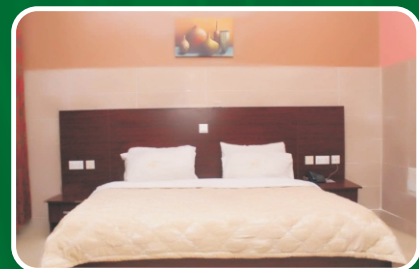

### HOTEL ACCOMMODATION

## Princess Luxury Hotel

📍 Plot 21, Pipeline Road, Tanke, Ilorin

Dist. to Conf. Venue	Rates	Available Services
• 15.8km from Airport	• Standard - N20,000	• Wifi
	• Luxury - N25,000	• Complimentary Breakfast
• 1.6km from NOC Hotel	• Executive - N30,000	• Swimming Pool
	• Royal - N38,500	• Gym etc
	• Diplomat - N40,000	
	• Executive Royal - N75,000	